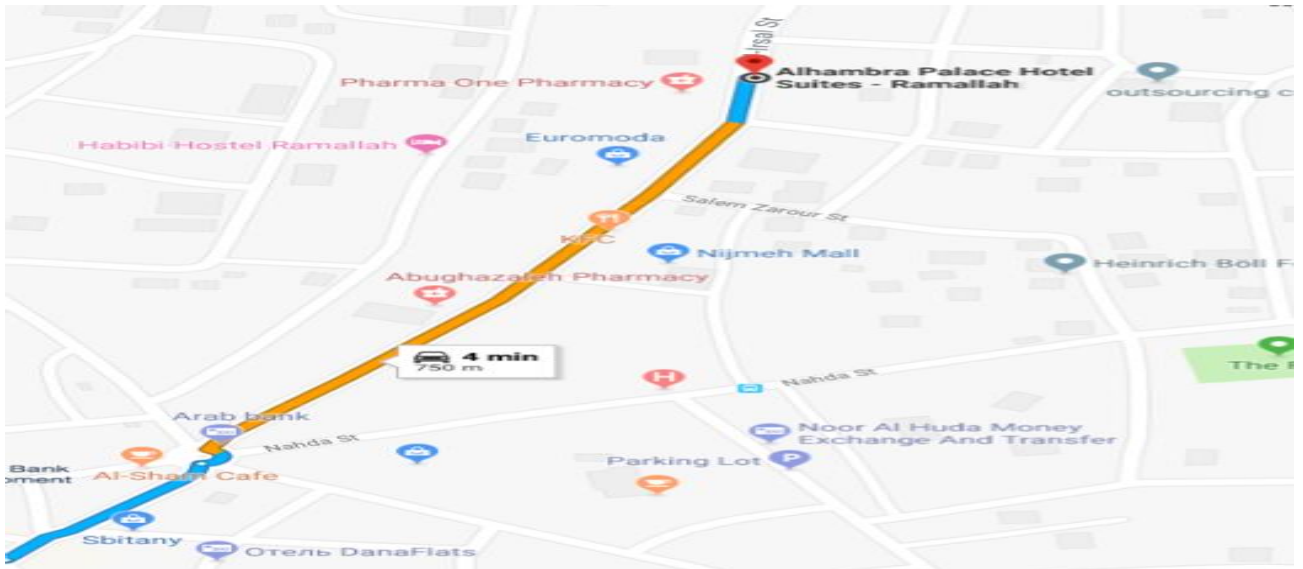

Single	Double
Standard	$70	$100

For all your reservation kindly send an e-mail to (alhambrapalace1@gmail.com)

Map to Hotel:

If you find a suitable room for you, please contact the hotel directly in order to make a reservation.

Option3:

Some other hotels:

- Ankars Hotel : <http://www.ankars.ps/>
- Beauty INN Hotel: <http://www.beautyinn.ps/>
- Best Eastern Hotel :<http://www.besteasternhotels.com/>
- Caesar Hotel :<http://www.caesar-hotel.ps/>

If you find a suitable room for you, please contact the hotel directly in order to make a reservation.