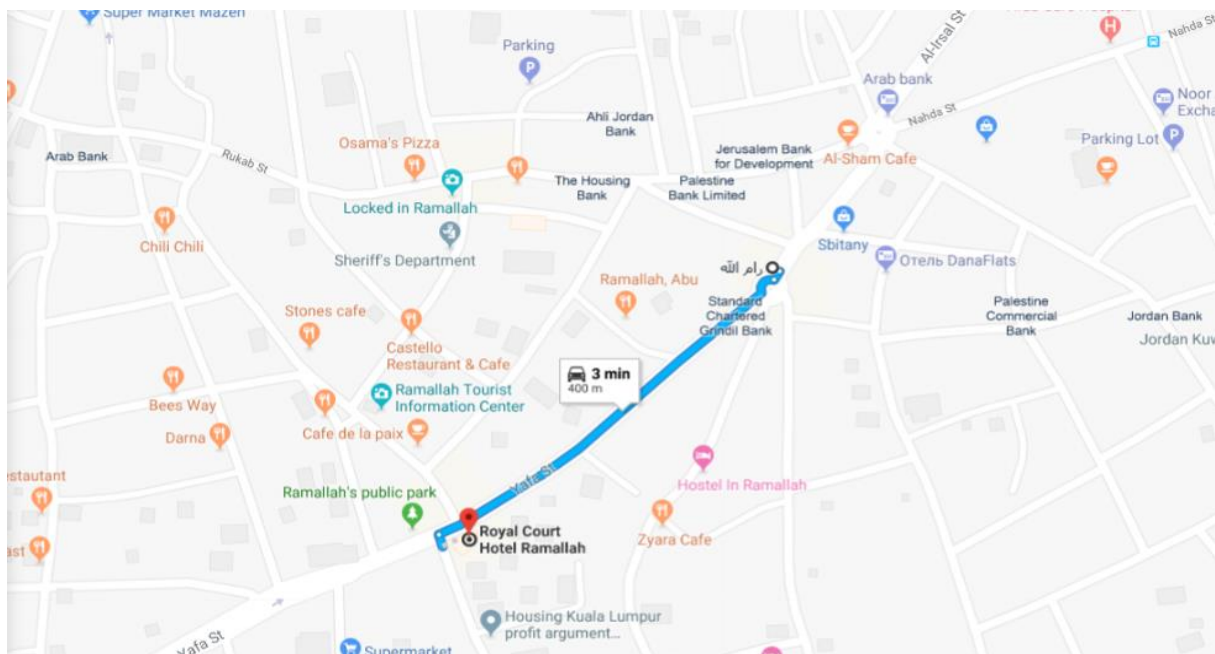

Hotels in Ramallah

Below you have some good offers for hotels in Ramallah:

Option 1:

Royal Court Hotel

Hotel website: www.rcshotel.com

Room Type	Hotel Rack Rate		Special Corp. Rate	
	BB		BB	
	Single	Double	Single	Double
Deluxe Room	390 ILS	430 ILS	290 ILS	340 ILS
Premium Room	475 ILS	520 ILS	340 ILS	380 ILS
Junior Suite	560 ILS	610 ILS	450 ILS	500 ILS

For all your reservation kindly send an e-mail to (info@rcshotel.com)

Map to Hotel:

Option 2:

Alhambra Palace Hotel Suites

Hotel website <http://www.alhambra-palace-hotel.com/>

Room Type	Hotel Rack Rate
BB